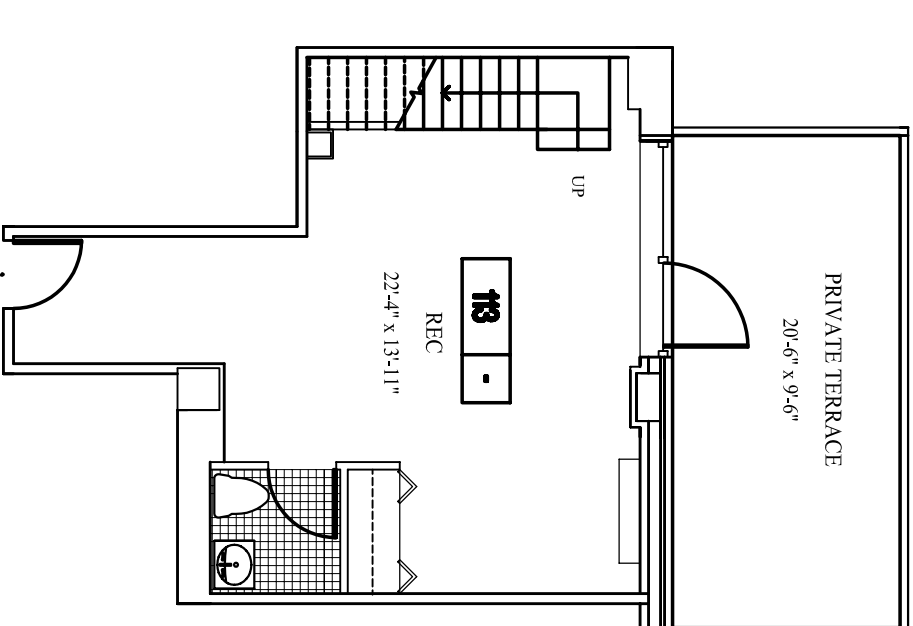

UNIT 113
321 WEST 64TH STREET, 1ST FL. (UPPER LEVEL)

UNIT 113
321 WEST 64TH STREET, CELLAR (LOWER LEVEL)

KEY PLAN